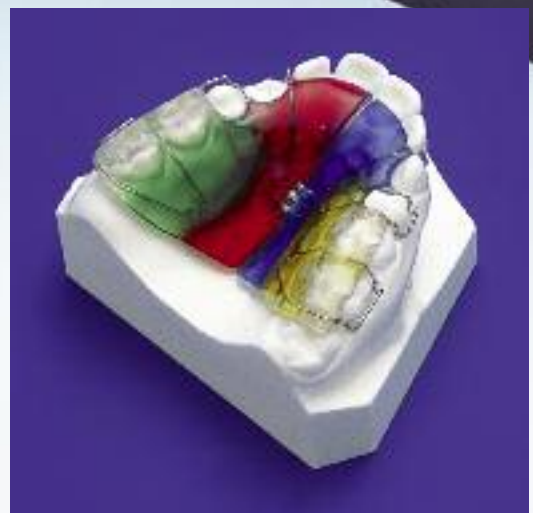

Beautifully Finished Stone Models

- Each appliance on model trimmed to exacting specifications.
- Sanded, soaped and polished to a high gloss.
- Supplied at a special price per model*.

Protect Your Demonstration Models With Space Maintainers Presentation Boxes

- Available in four- and six- compartment versions.
- Each compartment lined with plush blue velvet.
- Attractive “leatherette” outside finish.

Make Your Case Presentations Come Alive!

For more information on Demonstration Models and Presentation Boxes, call your closest Space Maintainers laboratory TOLL FREE.