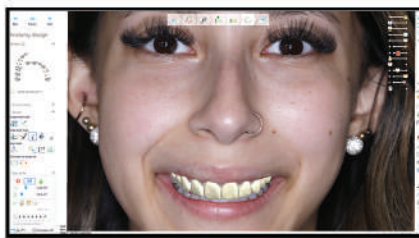

FACE

1 Full face

F 13
1/160
ISO. 400
Lens. AF

2 Phone video

THE AURUM GROUP

LIPS

3 PreOp Smile

F 22
1/160
ISO. 200
Lens. AF

4 PreOp Occlusion

INTRA

5 PreOp Centric

F 22
1/160
ISO. 200
Lens. AF

6 PreOp Edge - to - edge

7 PreOp Black background

TEMP

8 Full face/ provisional inserted

9

10 Full face/ provisional inserted

SHADE

11 Final shade

12 Prep shade

13 Full face/
stick bite/ post prep