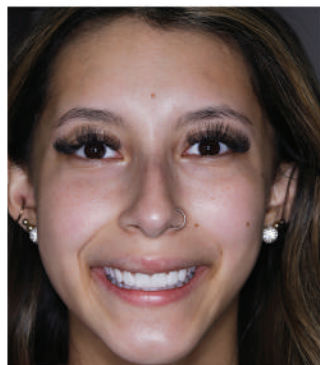

FACE

1 Full face

F 13
1/160
ISO. 400
Lens. AF

2 Phone video

THE AURUM GROUP

LIPS

3 PreOp Smile

F 22
1/160
ISO. 200
Lens. AF

4 PreOp Occlusion

INTRA

5 PreOp Centric

F 22
1/160
ISO. 200
Lens. AF

6 PreOp Edge - to - edge

7 PreOp Black background

TEMP

8 Full face/ provisional inserted

9

10 Full face/ provisional inserted

SHADE

11 Final shade

12 Prep shade

13 Full face/
stick bite/ post prep